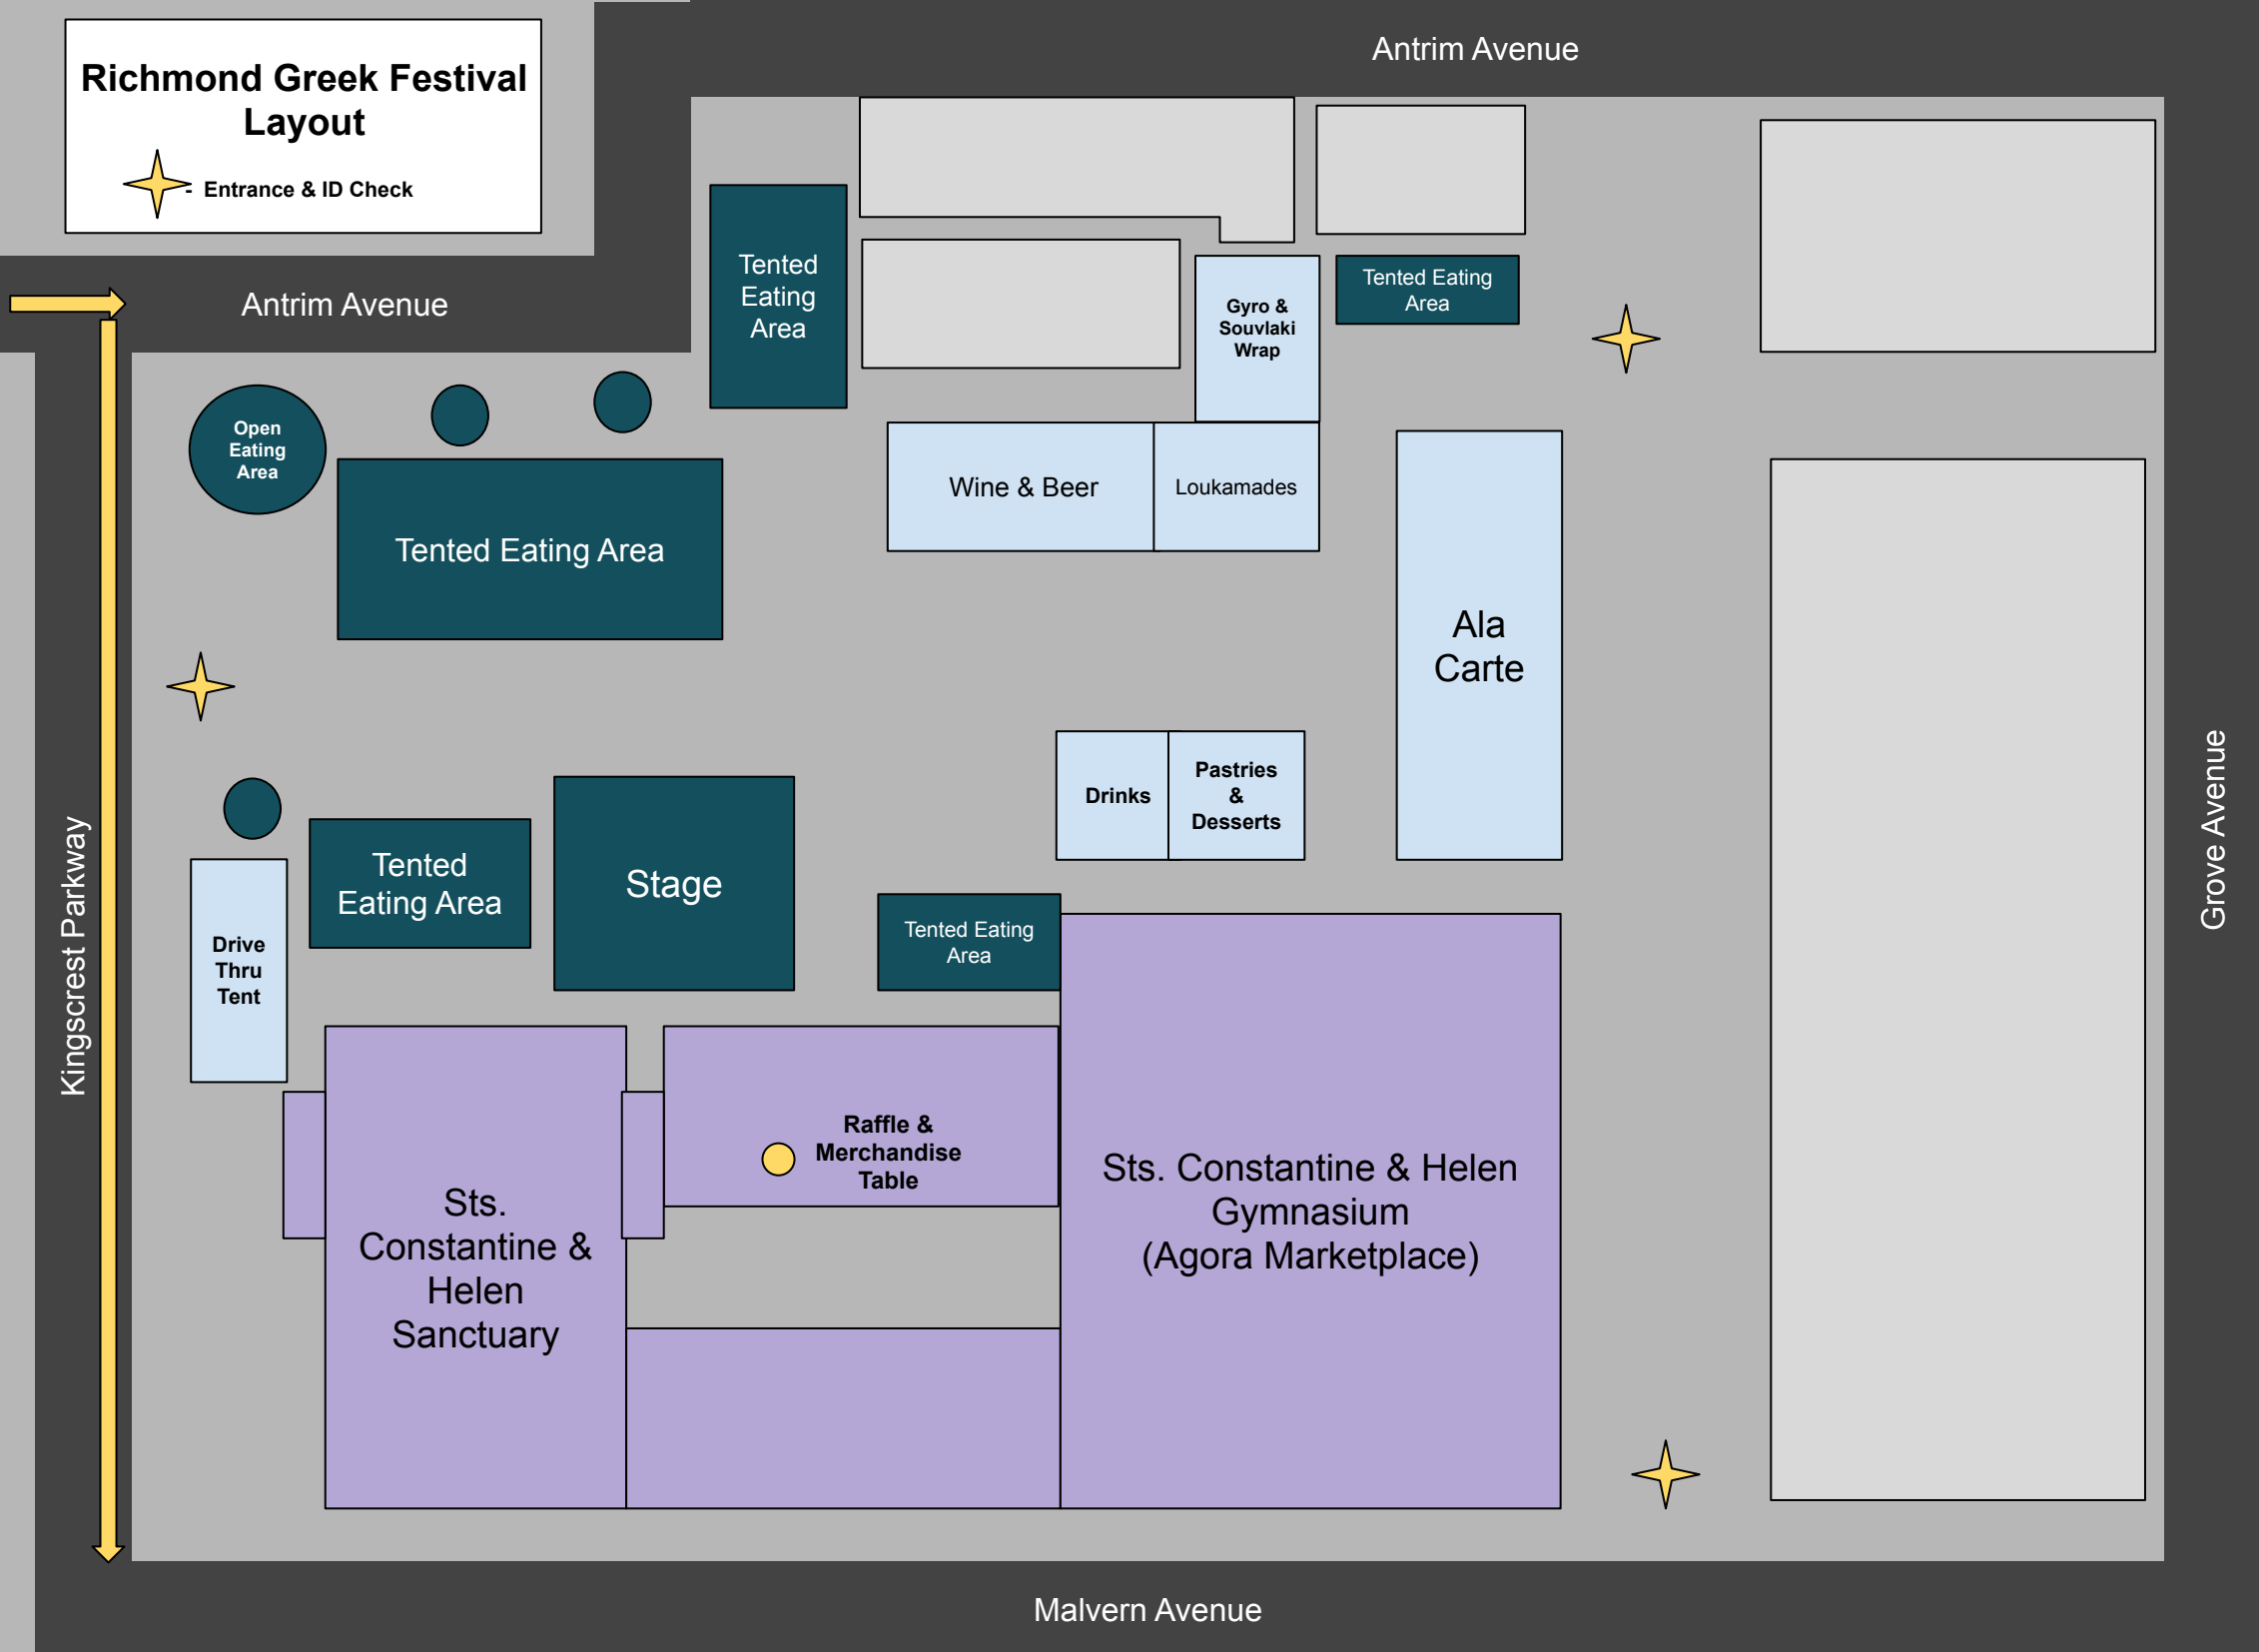

Richmond Greek Festival Layout

 - Entrance & ID Check

Antrim Avenue

Antrim Avenue

Open
Eating
Area

Tented Eating Area

Tented
Eating
Area

Gyro &
Souvlaki
Wrap

Tented Eating
Area

Wine & Beer

Loukamades

Ala
Carte

Drinks

Pastries
&
Desserts

Tented
Eating Area

Stage

Tented Eating
Area

Drive
Thru
Tent

Raffle &
Merchandise
Table

Sts.
Constantine &
Helen
Sanctuary

Sts. Constantine & Helen
Gymnasium
(Agora Marketplace)

Grove Avenue

Kingscrest Parkway

Malvern Avenue